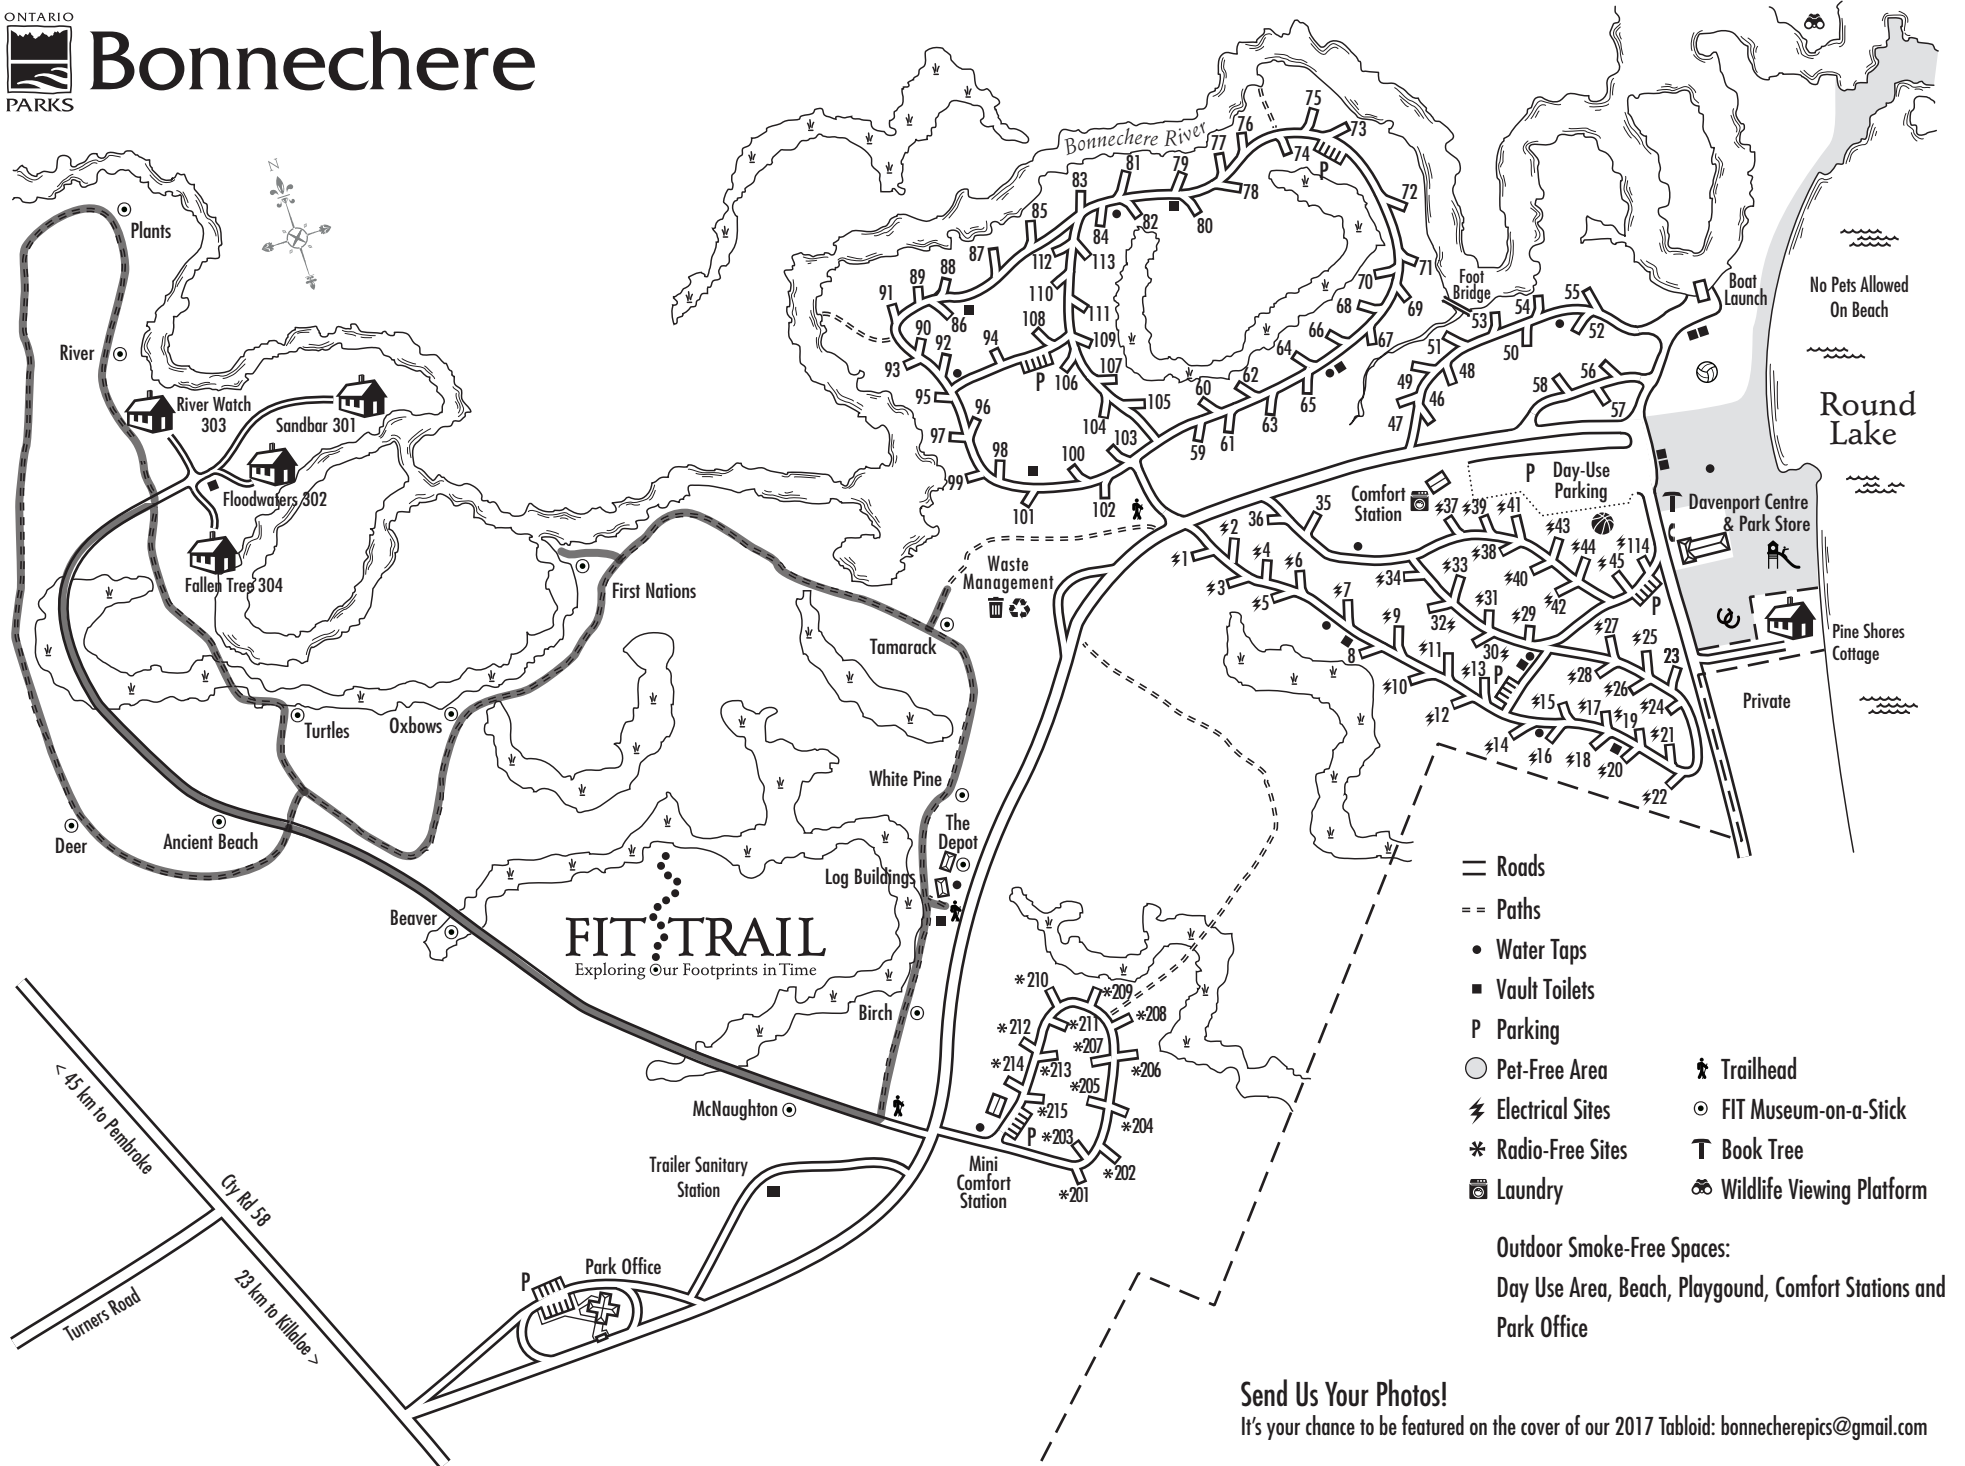

Bonnechere

- Roads
 - - Paths
 - Water Taps
 - Vault Toilets
 - P Parking
 - Pet-Free Area
 - ⚡ Electrical Sites
 - * Radio-Free Sites
 - 🧺 Laundry
 - 🚶 Trailhead
 - 📖 FIT Museum-on-a-Stick
 - 📖 Book Tree
 - 🦋 Wildlife Viewing Platform
- Outdoor Smoke-Free Spaces:
Day Use Area, Beach, Playground, Comfort Stations and Park Office

< 45 km to Pembroke
Turners Road
Cty. Rd. 58
23 km to Killbuck >