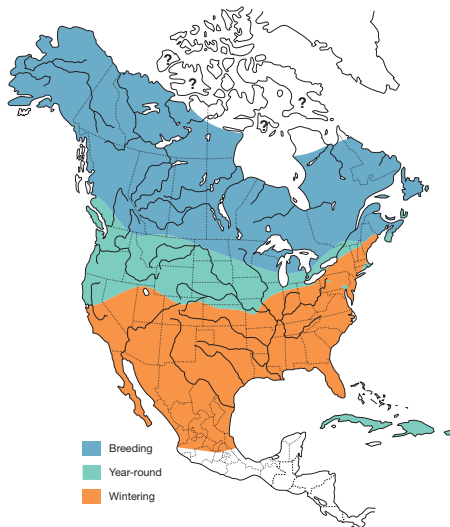

Short-eared Owl

Asio flammeus

Photo: Brandon Holden

Photo: Brandon Holden

PROVINCIAL STATUS

Special Concern

DESCRIPTION

- crow-sized bird of prey
- dark with buffy patch at end of wing (shows in flight)
- dark face discs, yellow eyes
- deep wing beats

VOCALIZATION

- emphatic sneezy bark, *kee-you!* or *wow!* or *waow!*

PREFERRED HABITAT

- wetland and open spaces

MIGRATION

Spring arrival: late May
Fall departure: early November

WINTERING GROUNDS

- Great Lakes
- plains of southern Saskatchewan
- USA south along Mississippi River

LOCAL POPULATION

- rare migrant through Renfrew County

THREATS

- habitat destruction and alteration
- intensive agricultural practices

NICHE INFORMATION

- eats rodents, voles, mice
- eaten by hawks, Great Horned Owl, fox, raccoons
- active at dawn and dusk
- lives in meadows, marshes, open fields and prairies
- nests on ground in low vegetation